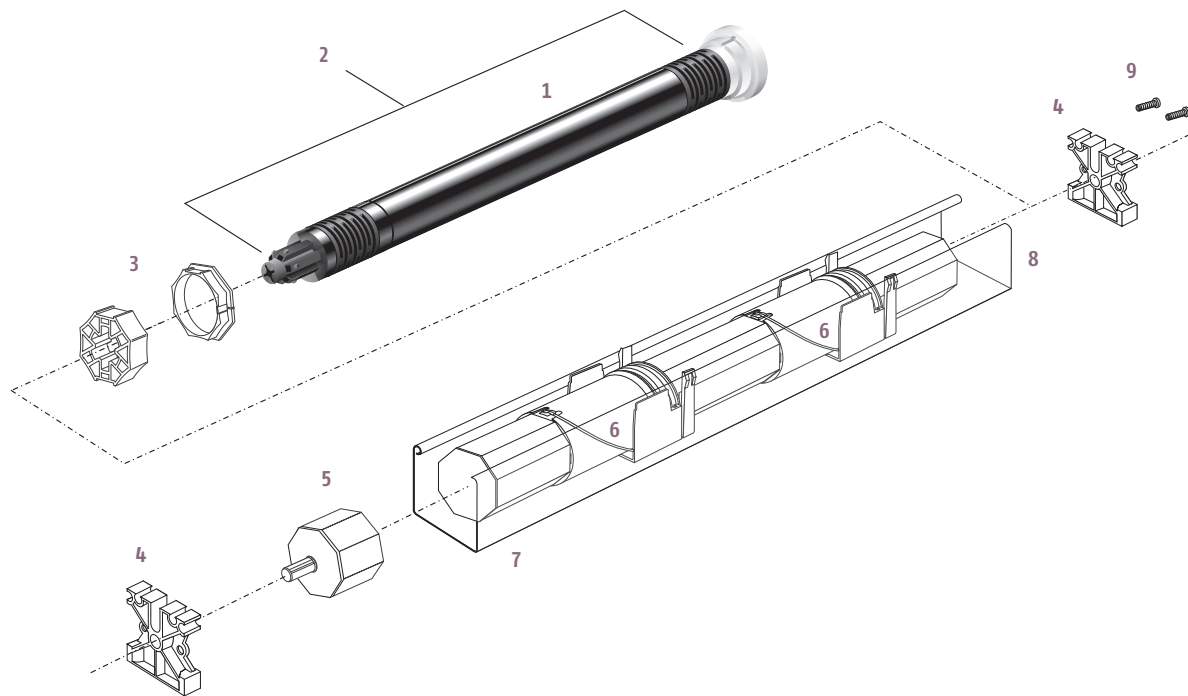

Cord Take-Up System (CTS)

SOMFY CTS 40

IMAGE	DESCRIPTION	CATALOG NUMBER
1	SONESSE™ 30 MOTOR	SEE PAGES 2 & 3
2	SONESSE™ 30 TO LS40 ADAPTER WITH SCREWS	9013776
3	CROWN AND DRIVE KIT 40MM OCTAGONAL TUBE	9012225
4	MOTOR / IDLER BRACKET (FOR 57 X 51MM HEADRAIL)	9500736
5	IDLER END PLUG FOR 40MM OCTAGONAL TUBE	9012274
6	CTS 40 (FOR 57 X 41MM HEADRAIL)	1781118
7	SOMFY 40MM OCTAGONAL TUBE (20FT. MAX LENGTH)	1781154
8	57X51MM (2" X 2 1/4") GUTTER RAIL OR SIMILAR	CONTACT MANUFACTURER
9	M3.5 x 9MM SCREWS	9014066